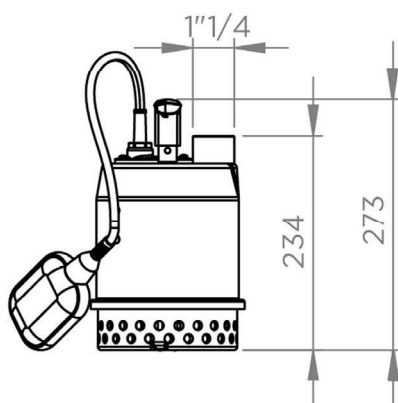

Sanisub Steel and Emergency Kit

Sanisub Steel is a vacuum pump designed for the removal of lightly contaminated water: ponds, tanks and flooded cellars. Sanisub Steel is a stainless steel pump with optimised cooling. This pump can lift water up to 7.5 m with a particle size of 10 mm and a maximum temperature of 75°C. The emergency kit includes a basket with fixing kit, a 15 m discharge hose and quick couplings.

7.5 m

See page 10

PERFORMANCES

- Max. head : 7.5 m
- Max. flow rate : 9 m³/h

PACK CONTAINS

Sanisub Steel pump, basket with fixing kit, 15 m drain hose with quick couplings, hose support, supply cable (10 m)

PRODUCT BENEFITS

- 10 mm particle size
- 7.5 m lifting height
- Optimised cooling
- Automatic activation by float
- Sanisub steel pump available without emergency kit (Code 33102)
- Easy to store: basket comes with a cover

CURVE

DIMENSIONS

TECHNICAL FEATURES	Sanisub Steel and Emergency Kit
Material	
Shaft	Stainless steel
Pump housing	EN-GJL-200
Waterproofing	carbon/ceramic
Motor housing	Stainless steel
Impeller	PA 6 GF
Electrical features	
Voltage (V)	230
Frequency (Hz)	50-60
Power consumption P1 (W)	450
Power output P2 (W)	203
Revolutions per minute (RPM)	2800
Electrical class	I
Motor insulation class	F
Immersion depth (m)	5
Power cable : Length (m)	10
Hydraulics	
Max. Head (m)	7.5
Max. flow rate (m ³ /h)	9
Discharge diameter G (inch)	1 1/4
Particle size (mm)	10
Max. temperature of the pumped liquid (5 min)	70°C
Type of impeller	multi-channel
Type of activation	float
Identification and logistics	
EAN code	3308815082639
Product code	33103