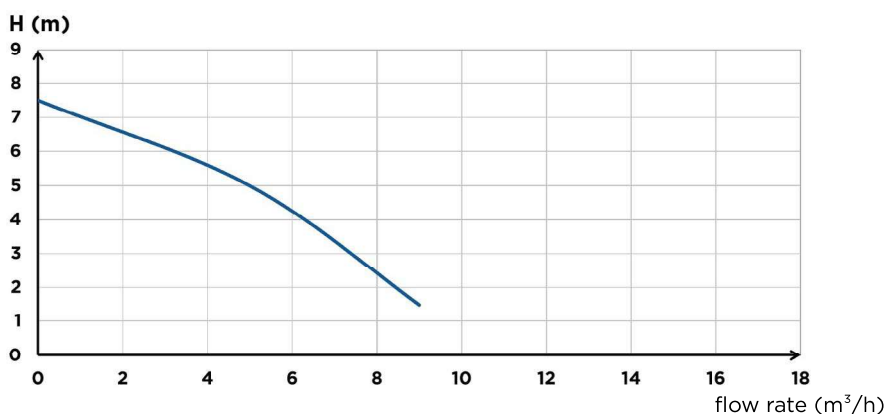

Sanisub Steel and Emergency Kit

Sanisub Steel is a vacuum pump designed for the removal of lightly contaminated water: ponds, tanks and flooded cellars. Sanisub Steel is a stainless steel pump with optimised cooling. This pump can lift water up to 7.5 m with a particle size of 10 mm and a maximum temperature of 75°C. The emergency kit includes a basket with fixing kit, a 15 m discharge hose and quick couplings.

7.5 m

See page 10

PERFORMANCES

- Max. head : 7.5 m
- Max. flow rate : 9 m³/h

PACK CONTAINS

Sanisub Steel pump, basket with fixing kit, 15 m drain hose with quick couplings, hose support, supply cable (10 m)

PRODUCT BENEFITS

- 10 mm particle size
- 7.5 m lifting height
- Optimised cooling
- Automatic activation by float
- Sanisub steel pump available without emergency kit (Code 33102)
- Easy to store: basket comes with a cover

CURVE

DIMENSIONS

TECHNICAL FEATURES	Sanisub Steel and Emergency Kit
Material	
Shaft	Stainless steel
Pump housing	EN-GJL-200
Waterproofing	carbon/ceramic
Motor housing	Stainless steel
Impeller	PA 6 GF
Electrical features	
Voltage (V)	230
Frequency (Hz)	50-60
Power consumption P1 (W)	450
Power output P2 (W)	203
Revolutions per minute (RPM)	2800
Electrical class	I
Motor insulation class	F
Immersion depth (m)	5
Power cable : Length (m)	10
Hydraulics	
Max. Head (m)	7.5
Max. flow rate (m ³ /h)	9
Discharge diameter G (inch)	1 1/4
Particle size (mm)	10
Max. temperature of the pumped liquid (5 min)	70°C
Type of impeller	multi-channel
Type of activation	float
Identification and logistics	
EAN code	3308815082639
Product code	33103