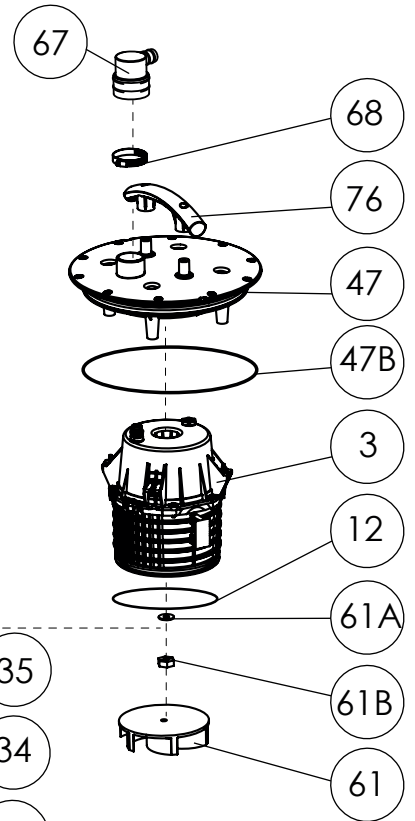

KR 설치내용서

CE

- | | | | | | |
|---|---|--|---|--|---|
| 
A
x2 | 
B
x2 | 
C
x1
Ø110mm | 
D
x2
118x126mm | 
E
x4
Ø40/50mm | 
F
x8
40x60 |
| 
G
x1
Ø100/110/125mm | 
H
x2
Ø100/110 | 
I
x4
100/120 | 
J
x1
Ø75mm | 
K
x2
80x100 | 
L
x2 |
| 
M
x1 | 
N
x1 | 
O
x1
120/140 |  | | |

Ø50mm Ext
For inlet pipe

3

**Ø 100mm
or 110mm Ext.**
For inlet pipe

H (m)
H Max 13m

SANICUBIC 1 VX EN 12050-1

Data specifications	
Type of current	1 phase
Voltage	220-240V
Frequency	50-60 Hz
Motor rating	2 kW
Current	8 A
Cable (4m) sensor - control box	H07RN-F 3X1,5
Cable (4m) engine - control box	H07RN-F 4G1,5
Cable (2,5m) Power supply cable	H07RN-F 3G1,5
Protection code	Station: IP68, control box: IPX4
Max. discharge height (Q=0m³/h)	13 m
Max. flow rate	40 m3/h
Max temperature	35°C (70°C , 5 min)
Free passage	50 mm
Tank volume	60 L
Useful volume	21 L
ON / OFF level activation	165 mm /65 mm
ON alarm activation	235 mm
Weight including accessories	30 kg
Discharge	Øext 110 mm
Inlet	Øext 125,110,100,50,40 mm
Ventilation	Øext 75 mm