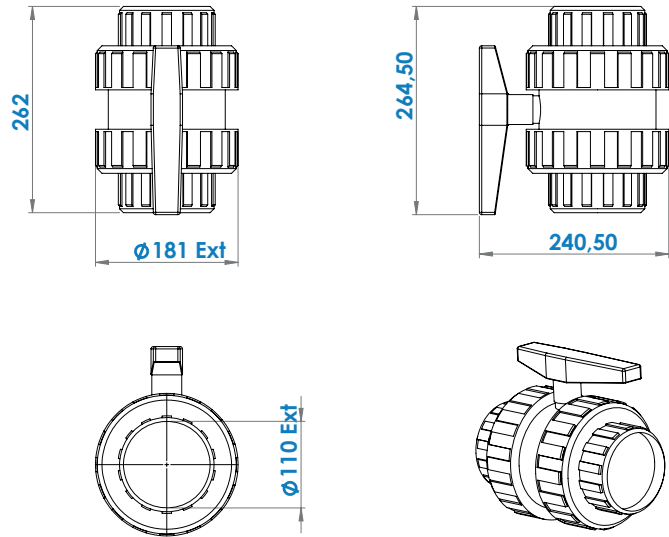

KR 설치내용서

CE

- | | | | | | |
|---|---|--|---|--|---|
| 
A
x2 | 
B
x2 | 
C
x1
Ø110mm | 
D
x2
118x126mm | 
E
x4
Ø40/50mm | 
F
x8
40x60 |
| 
G
x1
Ø100/110/125mm | 
H
x2
Ø100/110 | 
I
x4
100/120 | 
J
x1
Ø75mm | 
K
x2
80x100 | 
L
x2 |
| 
M
x1 | 
N
x1 | 
O
x1
120/140 |  | | |

9

10

11

12

ACCESSORIES OPTION

1

Ø110mm Ext
For discharge pipe

2

Ø50mm Ext
For inlet pipe

3

**Ø 100mm
or 110mm Ext.**
For inlet pipe

H (m)
H Max 13m

SANICUBIC 1 VX EN 12050-1

Data specifications	
Type of current	1 phase
Voltage	220-240V
Frequency	50-60 Hz
Motor rating	2 kW
Current	8 A
Cable (4m) sensor - control box	H07RN-F 3X1,5
Cable (4m) engine - control box	H07RN-F 4G1,5
Cable (2,5m) Power supply cable	H07RN-F 3G1,5
Protection code	Station: IP68, control box: IPX4
Max. discharge height (Q=0m³/h)	13 m
Max. flow rate	40 m3/h
Max temperature	35°C (70°C , 5 min)
Free passage	50 mm
Tank volume	60 L
Useful volume	21 L
ON / OFF level activation	165 mm /65 mm
ON alarm activation	235 mm
Weight including accessories	30 kg
Discharge	Øext 110 mm
Inlet	Øext 125,110,100,50,40 mm
Ventilation	Øext 75 mm