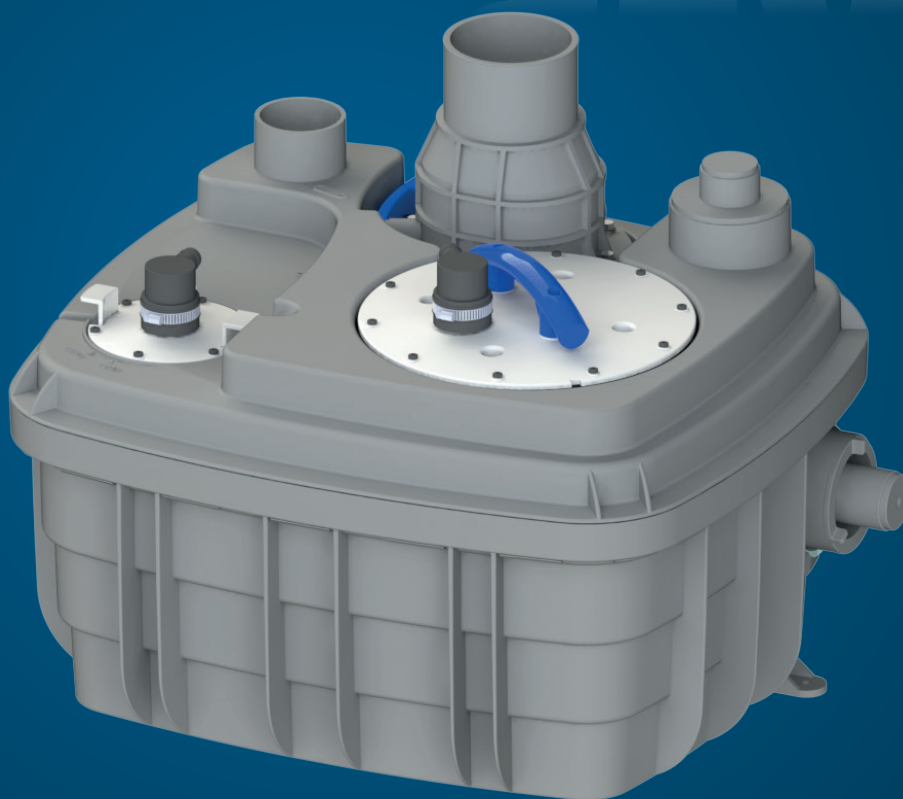

CUBIC 1 VX

172

11.18

SFA

SANICUBIC® 1 VX

FR NOTICE D'INSTALLATION

UK INSTALLATION INSTRUCTIONS

DE INSTALLATIONSHINWEISE

Ø50mm Ext
For inlet pipe

3

**Ø 100mm
or 110mm Ext.**
For inlet pipe

H (m)
H Max 13m

SANICUBIC 1 VX EN 12050-1

Data specifications	
Type of current	1 phase
Voltage	220-240V
Frequency	50-60 Hz
Motor rating	2 kW
Current	8 A
Cable (4m) sensor - control box	H07RN-F 3X1,5
Cable (4m) engine - control box	H07RN-F 4G1,5
Cable (2,5m) Power supply cable	H07RN-F 3G1,5
Protection code	Station: IP68, control box: IPX4
Max. discharge height (Q=0m³/h)	13 m
Max. flow rate	40 m3/h
Max temperature	35°C (70°C , 5 min)
Free passage	50 mm
Tank volume	60 L
Useful volume	21 L
ON / OFF level activation	165 mm /65 mm
ON alarm activation	235 mm
Weight including accessories	30 kg
Discharge	Øext 110 mm
Inlet	Øext 125,110,100,50,40 mm
Ventilation	Øext 75 mm