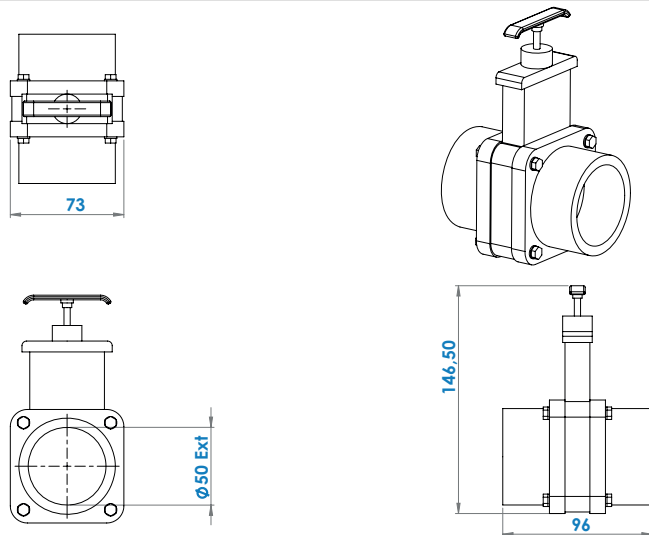

Ø50mm Ext
For inlet pipe

3

**Ø 100mm
or 110mm Ext.**
For inlet pipe

H (m)
H Max 13m

SANICUBIC 1 VX EN 12050-1

Data specifications	
Type of current	1 phase
Voltage	220-240V
Frequency	50-60 Hz
Motor rating	2 kW
Current	8 A
Cable (4m) sensor - control box	H07RN-F 3X1,5
Cable (4m) engine - control box	H07RN-F 4G1,5
Cable (2,5m) Power supply cable	H07RN-F 3G1,5
Protection code	Station: IP68, control box: IPX4
Max. discharge height (Q=0m³/h)	13 m
Max. flow rate	40 m3/h
Max temperature	35°C (70°C , 5 min)
Free passage	50 mm
Tank volume	60 L
Useful volume	21 L
ON / OFF level activation	165 mm /65 mm
ON alarm activation	235 mm
Weight including accessories	30 kg
Discharge	Øext 110 mm
Inlet	Øext 125,110,100,50,40 mm
Ventilation	Øext 75 mm