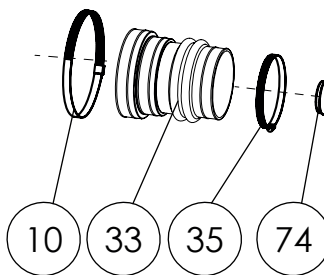

Ø50mm Ext
For inlet pipe

3

**Ø 100mm
or 110mm Ext.**
For inlet pipe

H (m)
H Max 13m

SANICUBIC 1 VX EN 12050-1

Data specifications	
Type of current	1 phase
Voltage	220-240V
Frequency	50-60 Hz
Motor rating	2 kW
Current	8 A
Cable (4m) sensor - control box	H07RN-F 3X1,5
Cable (4m) engine - control box	H07RN-F 4G1,5
Cable (2,5m) Power supply cable	H07RN-F 3G1,5
Protection code	Station: IP68, control box: IPX4
Max. discharge height (Q=0m³/h)	13 m
Max. flow rate	40 m3/h
Max temperature	35°C (70°C , 5 min)
Free passage	50 mm
Tank volume	60 L
Useful volume	21 L
ON / OFF level activation	165 mm /65 mm
ON alarm activation	235 mm
Weight including accessories	30 kg
Discharge	Øext 110 mm
Inlet	Øext 125,110,100,50,40 mm
Ventilation	Øext 75 mm