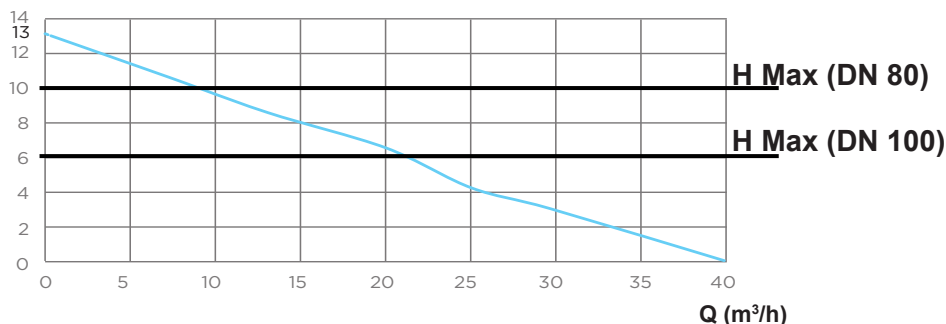

Ø50mm Ext
For inlet pipe

3

**Ø 100mm
or 110mm Ext.**
For inlet pipe

H (m)
H Max 13m

SANICUBIC 1 VX EN 12050-1

Data specifications	
Type of current	1 phase
Voltage	220-240V
Frequency	50-60 Hz
Motor rating	2 kW
Current	8 A
Cable (4m) sensor - control box	H07RN-F 3X1,5
Cable (4m) engine - control box	H07RN-F 4G1,5
Cable (2,5m) Power supply cable	H07RN-F 3G1,5
Protection code	Station: IP68, control box: IPX4
Max. discharge height (Q=0m³/h)	13 m
Max. flow rate	40 m3/h
Max temperature	35°C (70°C , 5 min)
Free passage	50 mm
Tank volume	60 L
Useful volume	21 L
ON / OFF level activation	165 mm /65 mm
ON alarm activation	235 mm
Weight including accessories	30 kg
Discharge	Øext 110 mm
Inlet	Øext 125,110,100,50,40 mm
Ventilation	Øext 75 mm