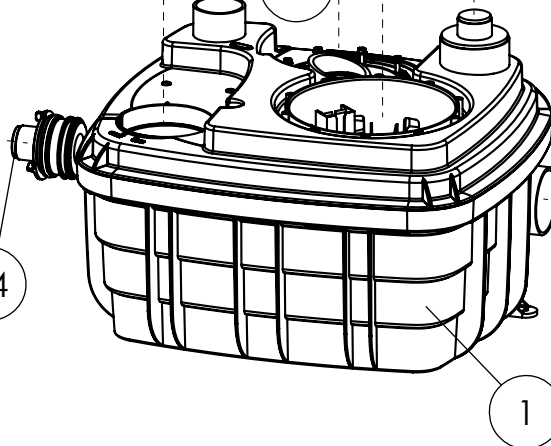

Ø50mm Ext
For inlet pipe

3

**Ø 100mm
or 110mm Ext.**
For inlet pipe

H (m)
H Max 13m

SANICUBIC 1 VX EN 12050-1

Data specifications	
Type of current	1 phase
Voltage	220-240V
Frequency	50-60 Hz
Motor rating	2 kW
Current	8 A
Cable (4m) sensor - control box	H07RN-F 3X1,5
Cable (4m) engine - control box	H07RN-F 4G1,5
Cable (2,5m) Power supply cable	H07RN-F 3G1,5
Protection code	Station: IP68, control box: IPX4
Max. discharge height (Q=0m³/h)	13 m
Max. flow rate	40 m3/h
Max temperature	35°C (70°C , 5 min)
Free passage	50 mm
Tank volume	60 L
Useful volume	21 L
ON / OFF level activation	165 mm /65 mm
ON alarm activation	235 mm
Weight including accessories	30 kg
Discharge	Øext 110 mm
Inlet	Øext 125,110,100,50,40 mm
Ventilation	Øext 75 mm