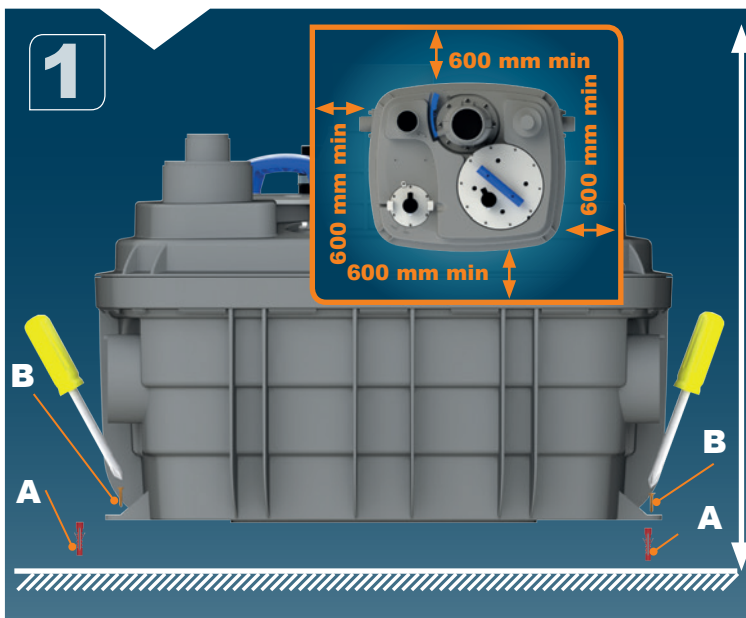

A x2	 B x2	 C x1 Ø110mm	 D x2 118x126mm	 E x4 Ø40/50mm	 F x8 40x60
 G x1 Ø100/110/125mm	 H x2 Ø100/110	 I x4 100/120	 J x1 Ø75mm	 K x2 80x100	 L x2
 M x1	 N x1	 O x1 120/140