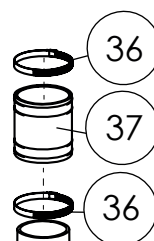

Ø50mm Ext
For inlet pipe

3

**Ø 100mm
or 110mm Ext.**
For inlet pipe

H (m)
H Max 13m

SANICUBIC 1 VX EN 12050-1

Data specifications	
Type of current	1 phase
Voltage	220-240V
Frequency	50-60 Hz
Motor rating	2 kW
Current	8 A
Cable (4m) sensor - control box	H07RN-F 3X1,5
Cable (4m) engine - control box	H07RN-F 4G1,5
Cable (2,5m) Power supply cable	H07RN-F 3G1,5
Protection code	Station: IP68, control box: IPX4
Max. discharge height (Q=0m³/h)	13 m
Max. flow rate	40 m3/h
Max temperature	35°C (70°C , 5 min)
Free passage	50 mm
Tank volume	60 L
Useful volume	21 L
ON / OFF level activation	165 mm /65 mm
ON alarm activation	235 mm
Weight including accessories	30 kg
Discharge	Øext 110 mm
Inlet	Øext 125,110,100,50,40 mm
Ventilation	Øext 75 mm