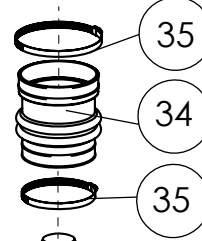

Ø50mm Ext
For inlet pipe

3

**Ø 100mm
or 110mm Ext.**
For inlet pipe

H (m)
H Max 13m

SANICUBIC 1 VX EN 12050-1

Data specifications	
Type of current	1 phase
Voltage	220-240V
Frequency	50-60 Hz
Motor rating	2 kW
Current	8 A
Cable (4m) sensor - control box	H07RN-F 3X1,5
Cable (4m) engine - control box	H07RN-F 4G1,5
Cable (2,5m) Power supply cable	H07RN-F 3G1,5
Protection code	Station: IP68, control box: IPX4
Max. discharge height (Q=0m³/h)	13 m
Max. flow rate	40 m3/h
Max temperature	35°C (70°C , 5 min)
Free passage	50 mm
Tank volume	60 L
Useful volume	21 L
ON / OFF level activation	165 mm /65 mm
ON alarm activation	235 mm
Weight including accessories	30 kg
Discharge	Øext 110 mm
Inlet	Øext 125,110,100,50,40 mm
Ventilation	Øext 75 mm