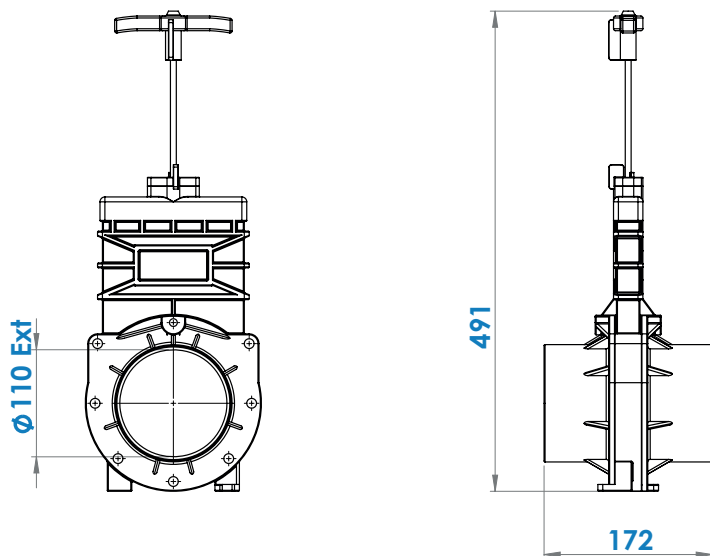

Ø50mm Ext
For inlet pipe

3

**Ø 100mm
or 110mm Ext.**
For inlet pipe

H (m)
H Max 13m

SANICUBIC 1 VX EN 12050-1

Data specifications	
Type of current	1 phase
Voltage	220-240V
Frequency	50-60 Hz
Motor rating	2 kW
Current	8 A
Cable (4m) sensor - control box	H07RN-F 3X1,5
Cable (4m) engine - control box	H07RN-F 4G1,5
Cable (2,5m) Power supply cable	H07RN-F 3G1,5
Protection code	Station: IP68, control box: IPX4
Max. discharge height (Q=0m³/h)	13 m
Max. flow rate	40 m3/h
Max temperature	35°C (70°C , 5 min)
Free passage	50 mm
Tank volume	60 L
Useful volume	21 L
ON / OFF level activation	165 mm /65 mm
ON alarm activation	235 mm
Weight including accessories	30 kg
Discharge	Øext 110 mm
Inlet	Øext 125,110,100,50,40 mm
Ventilation	Øext 75 mm