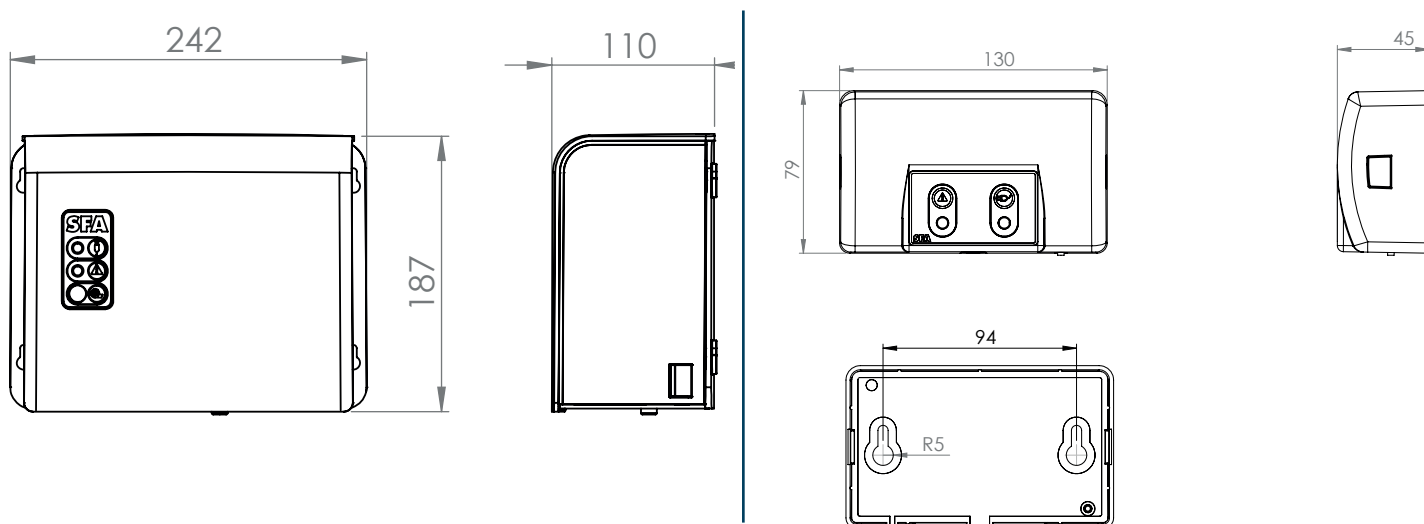

Ø50mm Ext
For inlet pipe

3

**Ø 100mm
or 110mm Ext.**
For inlet pipe

H (m)
H Max 13m

SANICUBIC 1 VX EN 12050-1

Data specifications	
Type of current	1 phase
Voltage	220-240V
Frequency	50-60 Hz
Motor rating	2 kW
Current	8 A
Cable (4m) sensor - control box	H07RN-F 3X1,5
Cable (4m) engine - control box	H07RN-F 4G1,5
Cable (2,5m) Power supply cable	H07RN-F 3G1,5
Protection code	Station: IP68, control box: IPX4
Max. discharge height (Q=0m³/h)	13 m
Max. flow rate	40 m3/h
Max temperature	35°C (70°C , 5 min)
Free passage	50 mm
Tank volume	60 L
Useful volume	21 L
ON / OFF level activation	165 mm /65 mm
ON alarm activation	235 mm
Weight including accessories	30 kg
Discharge	Øext 110 mm
Inlet	Øext 125,110,100,50,40 mm
Ventilation	Øext 75 mm