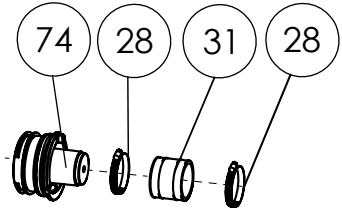

Ø50mm Ext
For inlet pipe

3

**Ø 100mm
or 110mm Ext.**
For inlet pipe

H (m)
H Max 13m

SANICUBIC 1 VX EN 12050-1

Data specifications	
Type of current	1 phase
Voltage	220-240V
Frequency	50-60 Hz
Motor rating	2 kW
Current	8 A
Cable (4m) sensor - control box	H07RN-F 3X1,5
Cable (4m) engine - control box	H07RN-F 4G1,5
Cable (2,5m) Power supply cable	H07RN-F 3G1,5
Protection code	Station: IP68, control box: IPX4
Max. discharge height (Q=0m³/h)	13 m
Max. flow rate	40 m3/h
Max temperature	35°C (70°C , 5 min)
Free passage	50 mm
Tank volume	60 L
Useful volume	21 L
ON / OFF level activation	165 mm /65 mm
ON alarm activation	235 mm
Weight including accessories	30 kg
Discharge	Øext 110 mm
Inlet	Øext 125,110,100,50,40 mm
Ventilation	Øext 75 mm