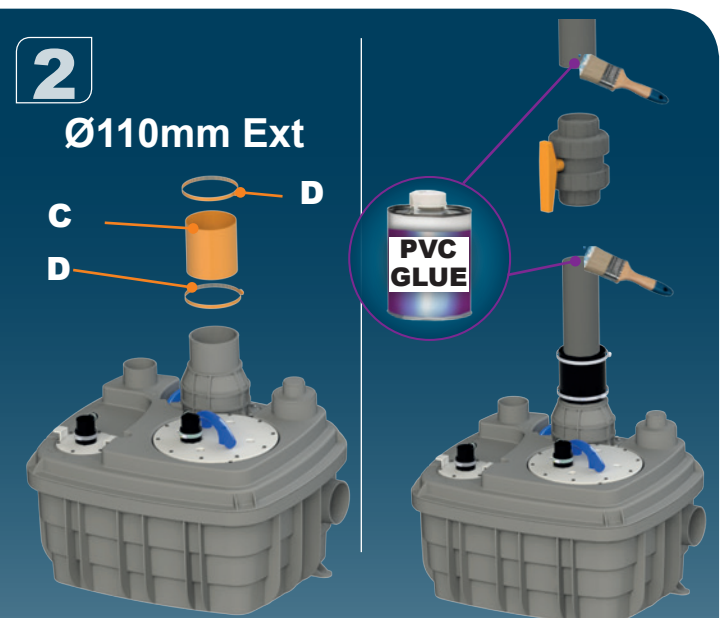

A x2	 B x2	 C x1 Ø110mm	 D x2 118x126mm	 E x4 Ø40/50mm	 F x8 40x60
 G x1 Ø100/110/125mm	 H x2 Ø100/110	 I x4 100/120	 J x1 Ø75mm	 K x2 80x100	 L x2
 M x1	 N x1	 O x1 120/140