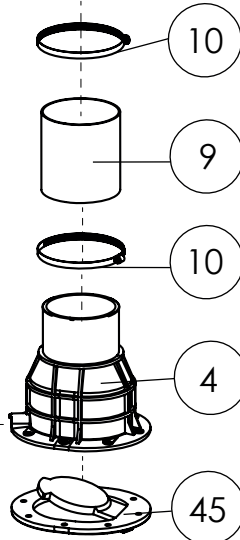

KR 설치내용서

CE

- | | | | | | |
|---|---|--|---|--|---|
| 
A
x2 | 
B
x2 | 
C
x1
Ø110mm | 
D
x2
118x126mm | 
E
x4
Ø40/50mm | 
F
x8
40x60 |
| 
G
x1
Ø100/110/125mm | 
H
x2
Ø100/110 | 
I
x4
100/120 | 
J
x1
Ø75mm | 
K
x2
80x100 | 
L
x2 |
| 
M
x1 | 
N
x1 | 
O
x1
120/140 |  | | |

Ø50mm Ext
For inlet pipe

3

**Ø 100mm
or 110mm Ext.**
For inlet pipe

H (m)
H Max 13m

SANICUBIC 1 VX EN 12050-1

Data specifications	
Type of current	1 phase
Voltage	220-240V
Frequency	50-60 Hz
Motor rating	2 kW
Current	8 A
Cable (4m) sensor - control box	H07RN-F 3X1,5
Cable (4m) engine - control box	H07RN-F 4G1,5
Cable (2,5m) Power supply cable	H07RN-F 3G1,5
Protection code	Station: IP68, control box: IPX4
Max. discharge height (Q=0m³/h)	13 m
Max. flow rate	40 m3/h
Max temperature	35°C (70°C , 5 min)
Free passage	50 mm
Tank volume	60 L
Useful volume	21 L
ON / OFF level activation	165 mm /65 mm
ON alarm activation	235 mm
Weight including accessories	30 kg
Discharge	Øext 110 mm
Inlet	Øext 125,110,100,50,40 mm
Ventilation	Øext 75 mm