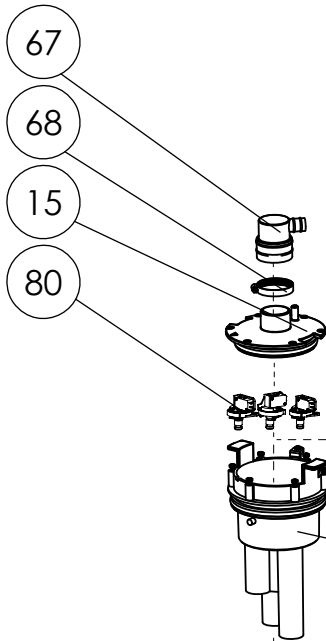

KR 설치내용서

CE

- | | | | | | |
|---|---|--|---|--|---|
| 
A
x2 | 
B
x2 | 
C
x1
Ø110mm | 
D
x2
118x126mm | 
E
x4
Ø40/50mm | 
F
x8
40x60 |
| 
G
x1
Ø100/110/125mm | 
H
x2
Ø100/110 | 
I
x4
100/120 | 
J
x1
Ø75mm | 
K
x2
80x100 | 
L
x2 |
| 
M
x1 | 
N
x1 | 
O
x1
120/140 |  | | |

Ø50mm Ext
For inlet pipe

3

**Ø 100mm
or 110mm Ext.**
For inlet pipe

H (m)
H Max 13m

SANICUBIC 1 VX EN 12050-1

Data specifications	
Type of current	1 phase
Voltage	220-240V
Frequency	50-60 Hz
Motor rating	2 kW
Current	8 A
Cable (4m) sensor - control box	H07RN-F 3X1,5
Cable (4m) engine - control box	H07RN-F 4G1,5
Cable (2,5m) Power supply cable	H07RN-F 3G1,5
Protection code	Station: IP68, control box: IPX4
Max. discharge height (Q=0m³/h)	13 m
Max. flow rate	40 m3/h
Max temperature	35°C (70°C , 5 min)
Free passage	50 mm
Tank volume	60 L
Useful volume	21 L
ON / OFF level activation	165 mm /65 mm
ON alarm activation	235 mm
Weight including accessories	30 kg
Discharge	Øext 110 mm
Inlet	Øext 125,110,100,50,40 mm
Ventilation	Øext 75 mm