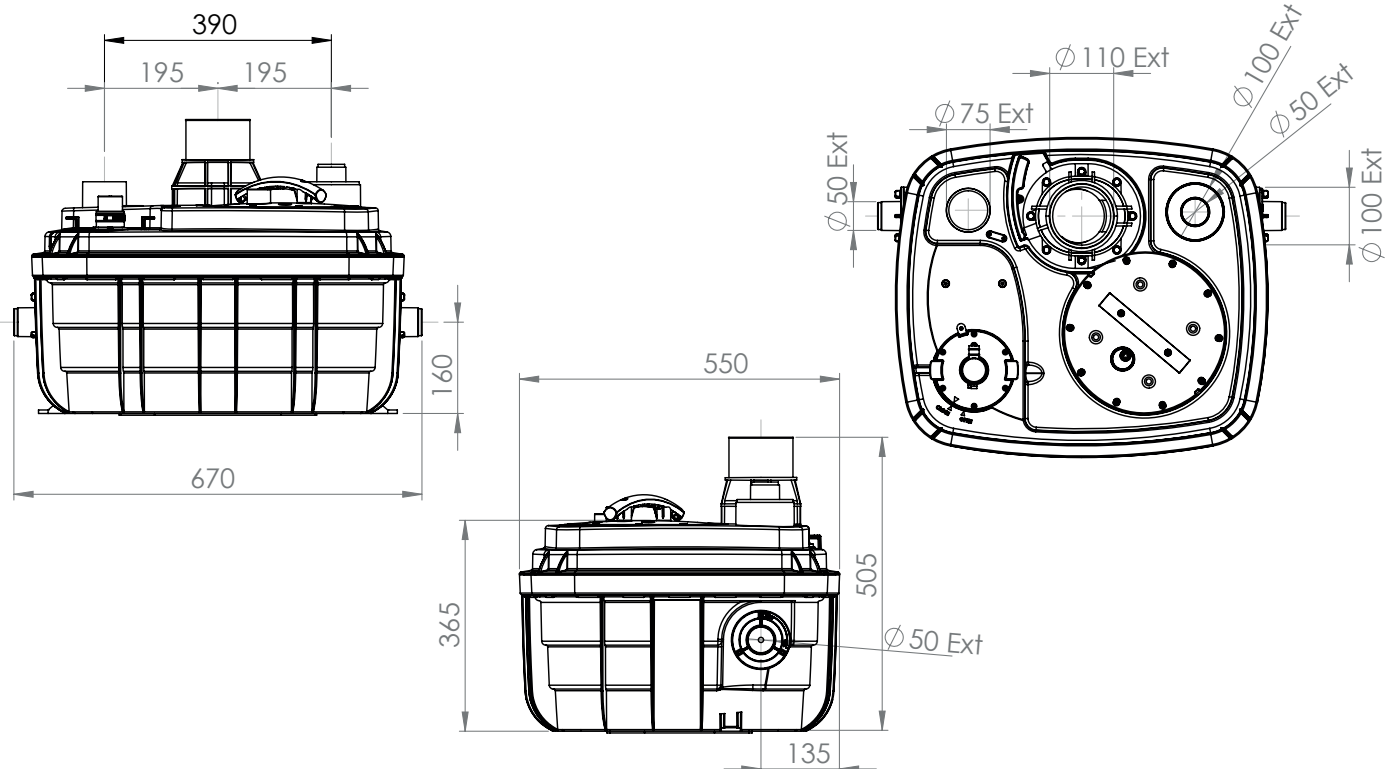

Ø50mm Ext
For inlet pipe

3

**Ø 100mm
or 110mm Ext.**
For inlet pipe

H (m)
H Max 13m

SANICUBIC 1 VX EN 12050-1

Data specifications	
Type of current	1 phase
Voltage	220-240V
Frequency	50-60 Hz
Motor rating	2 kW
Current	8 A
Cable (4m) sensor - control box	H07RN-F 3X1,5
Cable (4m) engine - control box	H07RN-F 4G1,5
Cable (2,5m) Power supply cable	H07RN-F 3G1,5
Protection code	Station: IP68, control box: IPX4
Max. discharge height (Q=0m³/h)	13 m
Max. flow rate	40 m3/h
Max temperature	35°C (70°C , 5 min)
Free passage	50 mm
Tank volume	60 L
Useful volume	21 L
ON / OFF level activation	165 mm /65 mm
ON alarm activation	235 mm
Weight including accessories	30 kg
Discharge	Øext 110 mm
Inlet	Øext 125,110,100,50,40 mm
Ventilation	Øext 75 mm