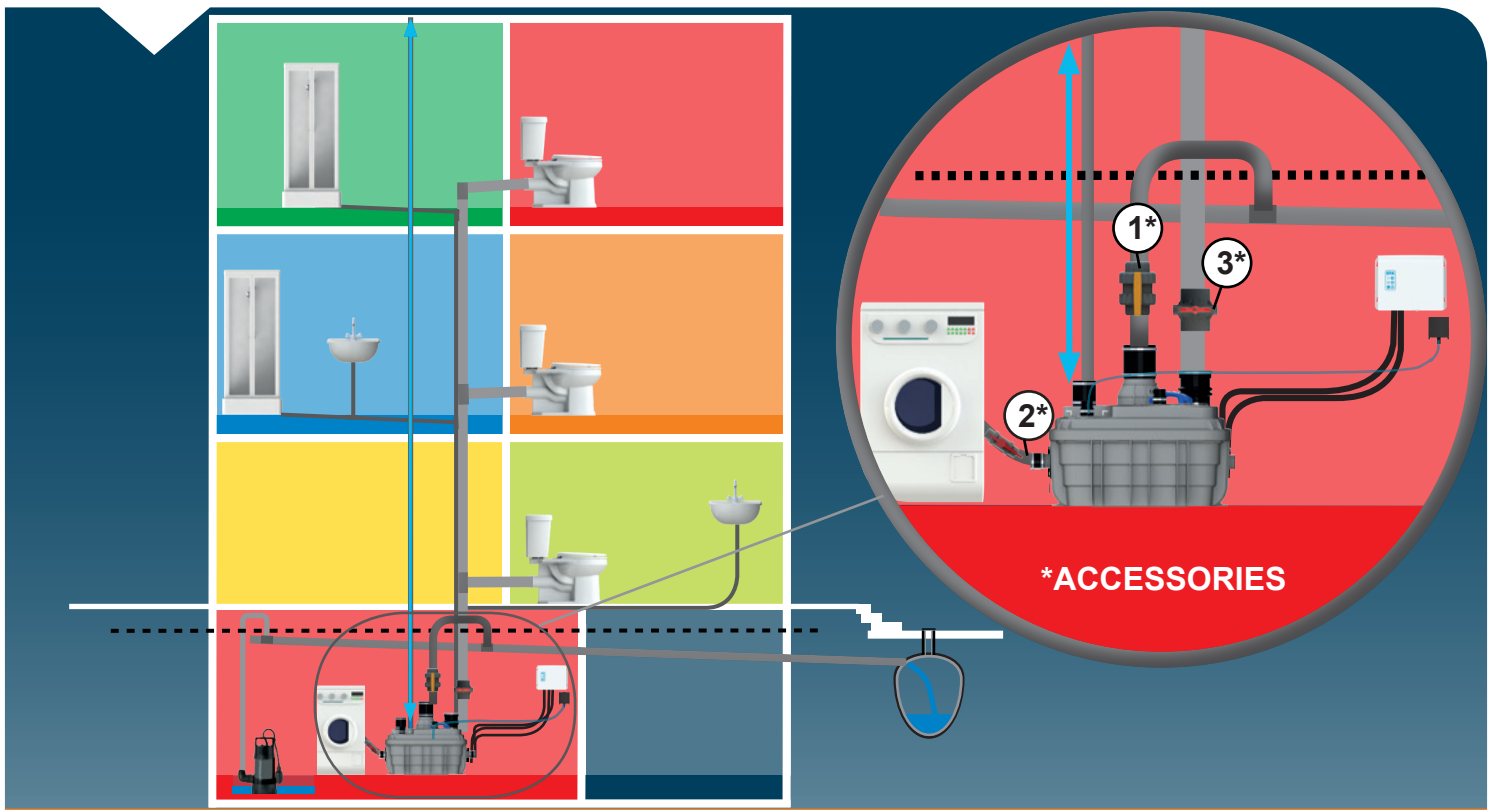

A x2	 B x2	 C x1 Ø110mm	 D x2 118x126mm	 E x4 Ø40/50mm	 F x8 40x60
 G x1 Ø100/110/125mm	 H x2 Ø100/110	 I x4 100/120	 J x1 Ø75mm	 K x2 80x100	 L x2
 M x1	 N x1	 O x1 120/140